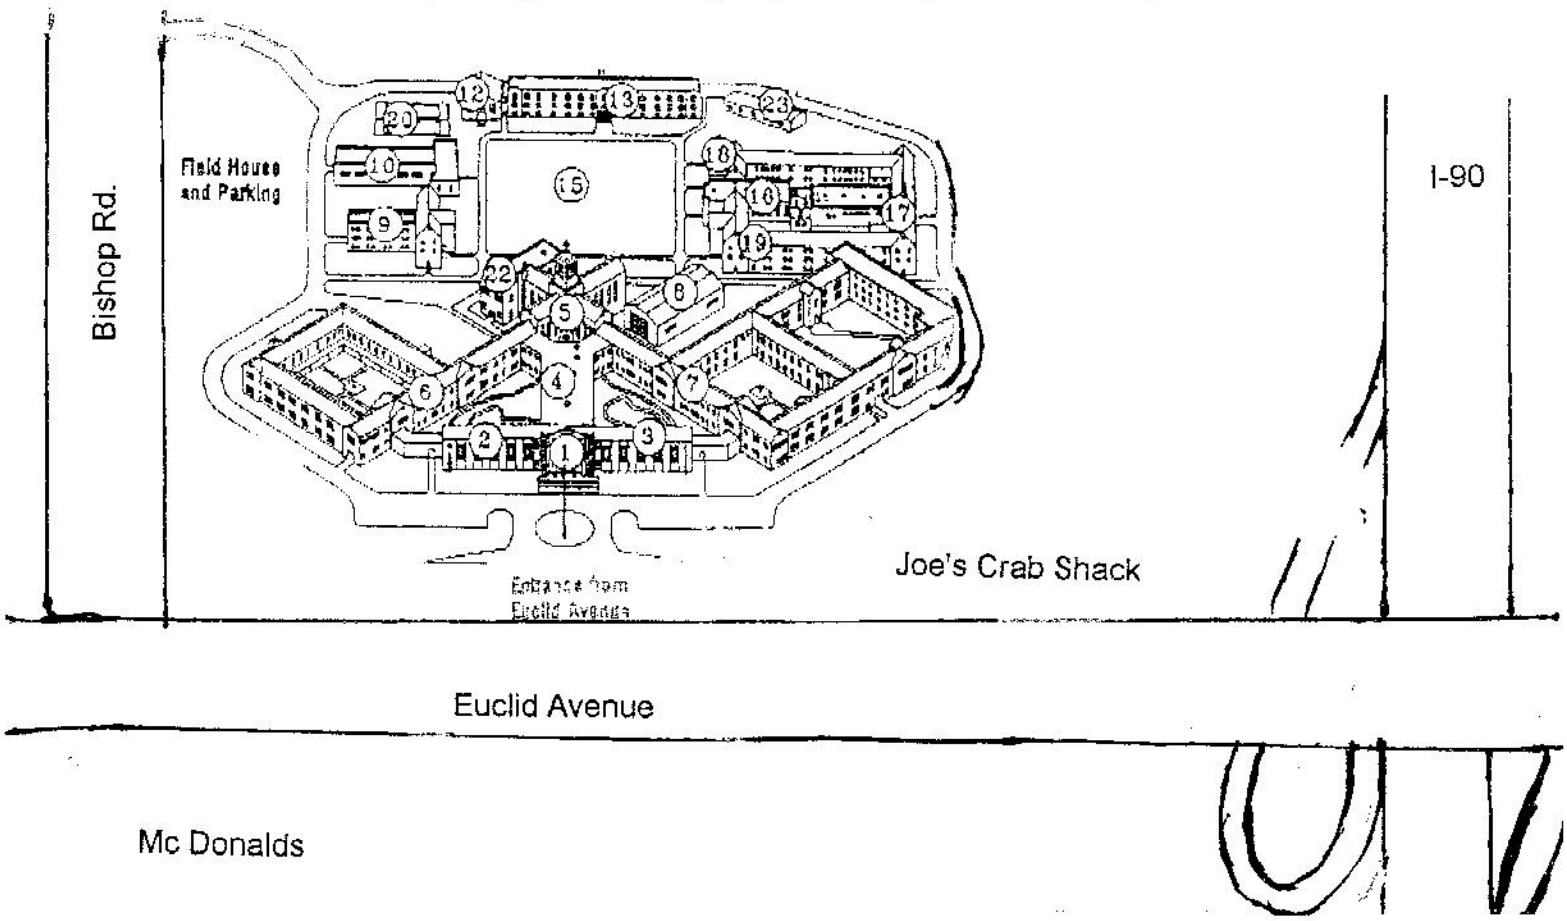

From West: Take I-90 heading East. Exit I-90 after the Rt. 2 split at the next exit on the right, Euclid Avenue. Turn left at the bottom of the ramp. Facility is past Joe's Crab Shack on right hand side. Turn right at light at Bishop Road. Turn in drive on right hand side. Proceed carefully in parking lot which will be on your right. You are going to building #10 on the map.

From the South: Take I-271 north through Mayfield Heights. Then follow I-90 West. If open you can exit at Bishop Road. Turn right at the top of the ramp. Turn left at the light at Bishop Road and proceed down to the driveway on the left. Proceed carefully in parking lot which will be on your right. You are going to building #10 on the map.

(If Bishop Road Exit is closed....proceed to the next exit, Euclid Avenue.

At the split in the ramp bear to the left. Turn left on Euclid Avenue and proceed to the light at Bishop Road. Turn right at light at Bishop Road. Turn in drive on right hand side. Proceed carefully in parking lot which will be on your right. You are going to building #10 on the map.

From Rt. 2: take Route 3 West, then follow the signs to Rt. 90 East. You need to immediately get over as you merge so that you can exit at Euclid Avenue. Turn left at the bottom of the ramp. Facility is past Joe's Crab Shack on right hand side. Turn right at light at Bishop Road. Turn in drive on right hand side. Proceed carefully in parking lot which will be on your right. You are going to building #10 on the map